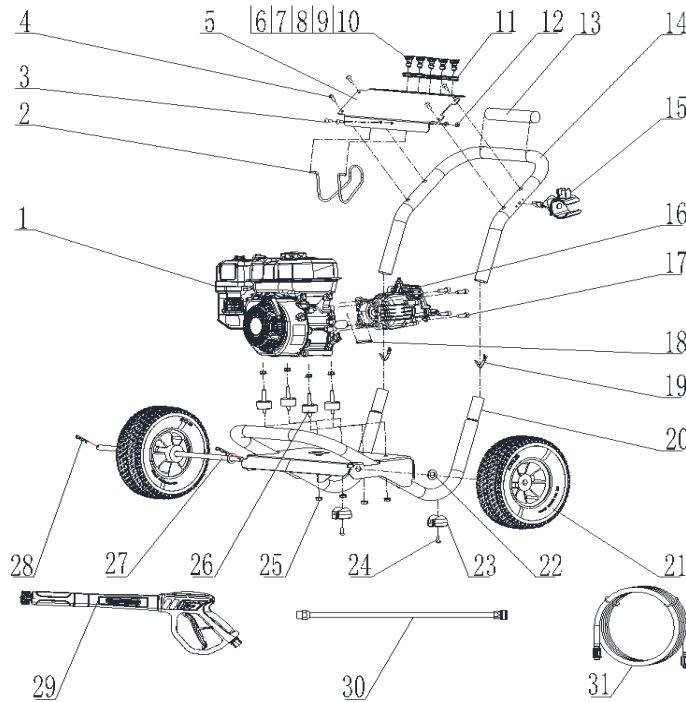

MAXWATT®

POWER WHEN YOU NEED IT

SPARE PARTS CATALOGUE

MXPW3200T

MACHINE COMPONENTS

NO.	DESCRIPTION	MAXWATT PART NUMBER
1	Engine Assembly	
2	High Pressure Hose Hanger	MXPW3200/T-001
3	Hexagon Socket Head Bolt	
4	Hexagon Socket Head Bolt	
5	Storage Panel	MXPW3200/T-002
6	0° Nozzle	MXPW3200/T-003
7	15° Nozzle	MXPW3200/T-004
8	25° Nozzle	MXPW3200/T-005
9	40° Nozzle	MXPW3200/T-006
10	Nozzle	MXPW3200/T-007
11	Nozzle Holder	MXPW3200/T-008
12	Nylon Nut	
13	Foam Grip	MXPW3200/T-009
14	Handle Tube Assembly	MXPW3200/T-010
15	Gun Holder Assembly	MXPW3200/T-011
16	Axial Cam Pump	
17	Hexagon Socket Cylindrical Head Bolt	
18	Flat Key	
19	V-clip	
20	Frame Assembly	MXPW3200/T-013
21	Wheel Assembly	
22	Flat Washer	MXPW3200/T-014
23	Damping Pad	MXPW3200/T-015
24	Hexagon Socket Head Bolt	
25	Hex Flange Nut	
26	Stud Damping Seat	
27	Axle	MXPW3200/T-016
28	Locking Clip of Locating Pin	
29	Spray Gun	MXPW3200/T-017
30	Spray Wand	MXPW3200/T-018
31	High Pressure Hose	MXPW3200/T-019

PUMP ASSEMBLY

NO.	DESCRIPTION	MAXWATT PART NUMBER
1	Screw	
2	Head	
3	Screw	
4	O-ring	
5	Plug	
6	O-ring	
7	Complete Valve	
8	O-ring	
9	Seat	
10	Shutter	
11	O-ring	
12	Piston Guide	
13	Ring	
14	O-ring	
15	O-ring	
16	Piston	
17	Nut	
18	Screw	
19	Insert	
20	Wobble Plate	
21	Spring	
22	Water Seal	
23	O-ring	
24	Bushing	
25	Bushing	
26	Oil Seal	
27	Pump Body	
28	O-ring	
29	Plug	
30	O-ring	
31	Hose Tail	
32	Ball	
33	Spring	
34	O-ring	
35	Valve	
36	Spring	
37	O-ring	
38	Injector	
39	Fitting	
40	Fitting	
41	Filter	
42	Fitting	
43	Spring	
44	Piston	
45	Lock	
46	Fifth Wheel	
47	Fifth Wheel	
48	Fifth Wheel	
49	Wobble Plate	
50	Wobble Plate	
51	Bearing	
52	Ring	
53	Ring	
54	O-ring	
55	Plug	
56	Washer	
57	Seat	
58	Spring	
59	Ball	
60	Valve	
61	O-ring	
62	Plug	
63	O-ring	
64	Head Assembly	
65	Regulation Valve	