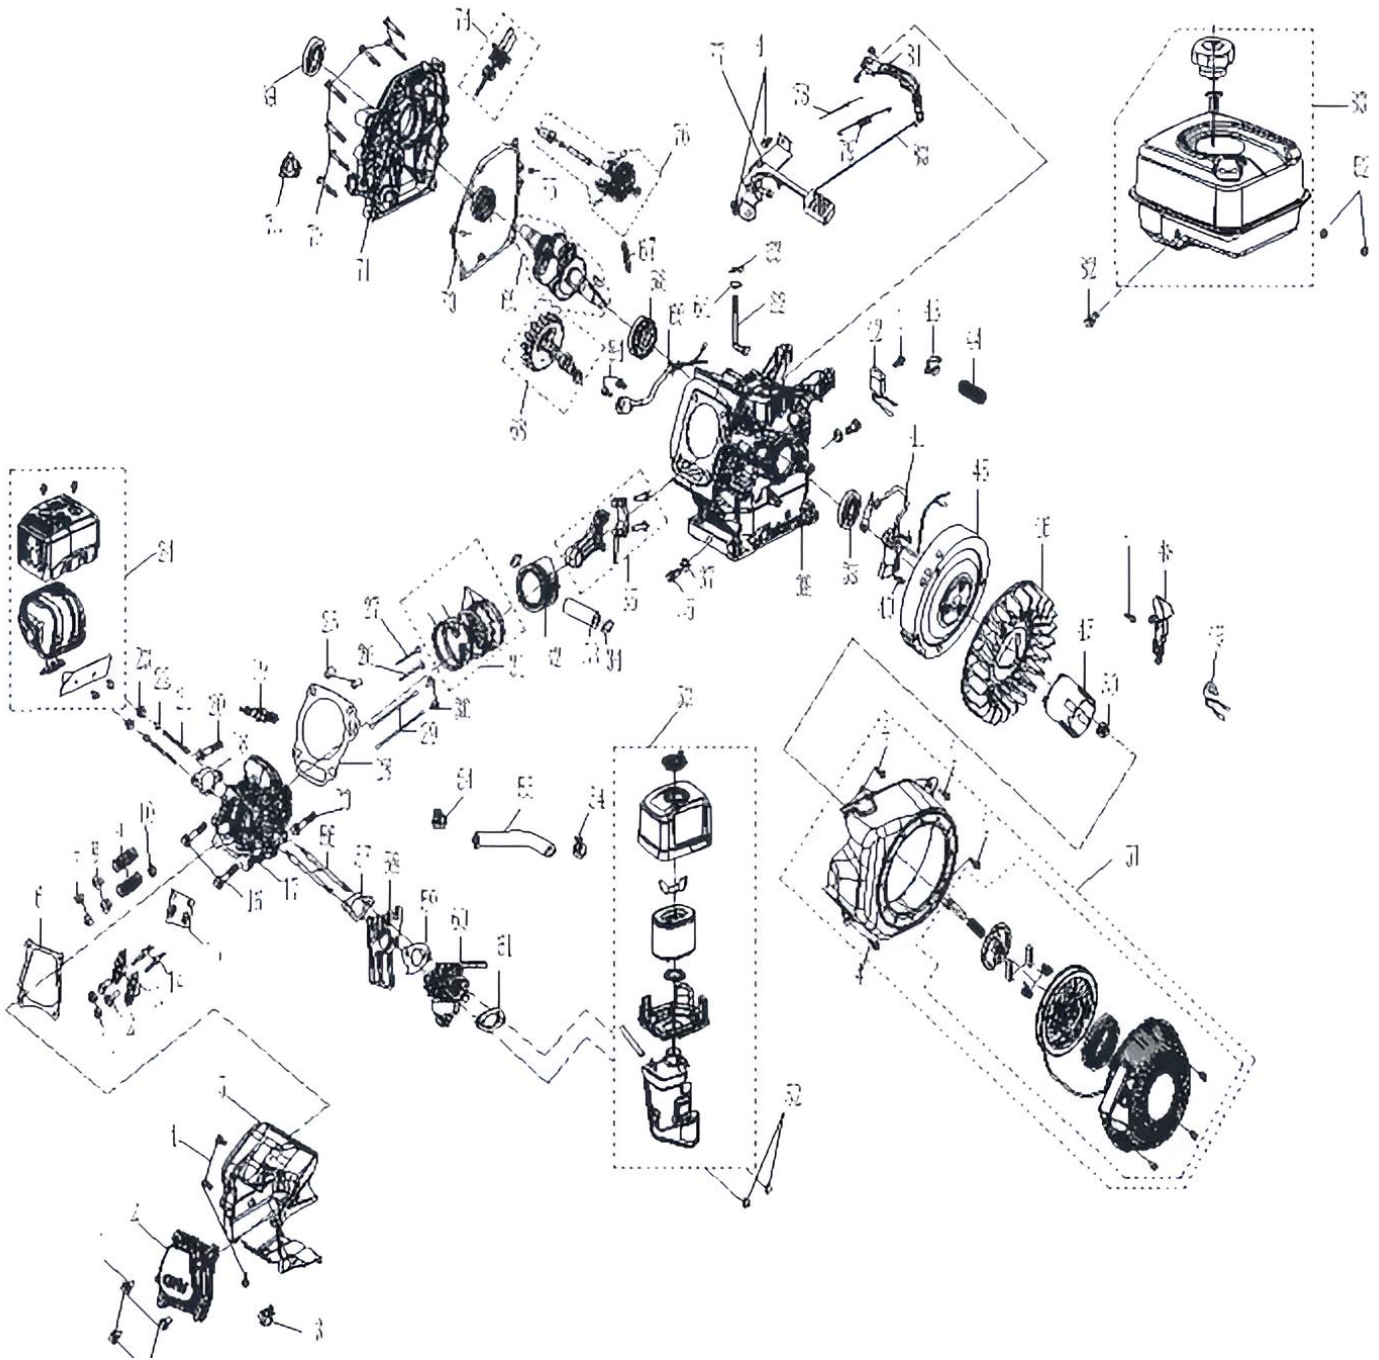

ENGINE EXPLODED VIEW

NO.	DESCRIPTION	MAXWATT PART NUMBER
1	Bolt	
1	Bolt	
2	Cylinder Head Cover Assembly	
3	Clamp	
4	Bolt	
4	Bolt	
4	Bolt	
4	Bolt	
5	Wing Scooper	
6	Cylinder Head Cover Gasket	
7	Air Lock Clamp	
8	Valve Spring Seat	
9	Valve Spring	
10	Intake Valve Oil Shield	
11	Nut	
12	Swing Arm Shaft	
13	Swing Arm For Valve	
14	Swing Arm Shaft Bolt	
15	Push Rod Plate	
16	Bolt	
17	Cylinder Head Assembly	
18	Muffler Gasket	
19	Spark Plug Parts	MXPW3200/T-020
20	Bolt	
21	Exhaust Stud	
22	Spring Washer	
23	Nut	
24	Muffler Component	MXPW3200/T-021
25	Pin	
26	Inlet Valve	
27	Exhaust Valve	
28	Cylinder Head Gasket	
29	Pushing Rod For Valve	
30	Rod For Valve	
31	Piston Ring Assembly	
32	Piston	
33	Piston Pin	
34	Clip Cycle	
35	Connecting Rod Assembly	
36	Bolt	
37	Aluminium Gasket	
38	Crankcase	
39	Oil Seal	
40	Bolt	
41	Ignition Coil Unit	MXPW3200/T-022
42	Oil Alarm	MXPW3200/T-023
43	Wire Clip	
44	Clipping Pipe	
45	Fly Wheel	
46	Fan	
47	Starting Cup	
48	Side Windshield	
49	Switch	MXPW3200/T-023
50	Nut	
51	Recoil Starter Assembly	MXPW3200/T-024
52	Nut	
53	Air Filter Assembly	MXPW3200/T-024
	Air Filter Element	MXPW3200/T-025
54	Clamp	
55	Fuel Pipe	MXPW3200/T-025
56	Air Intake Stud	
57	Air Intake Gasket	
58	Carburetor Connection Block	
59	Carburetor Washer	MXPW3200/T-026
60	Carburetor Assy	
61	Air Filter Gasket	MXPW3200/T-027
62	Shaft, Governor	
63	Locating Pin Lock Clamp	
64	Pendulum Rod Gasket	
65	Oil Sensor	MXPW3200/T-028
66	Bearing	
68	Camshaft Assembly	
69	Crankshaft Assembly	
70	Crankcase Cover Gasket	
71	Crankcase Cover	
72	Bolt	
73	Oil Plug Assembly	MXPW3200/T-029
74	Dipstick	MXPW3200/T-030
75	Pin	
76	Speed Control Gear Assembly	MXPW3200/T-031
77	Governor Assembly	
78	Reset Spring	
79	Trimmer Spring	
80	Speed Regulating Rod	
81	Governor Arm Unit	
84	Bolt