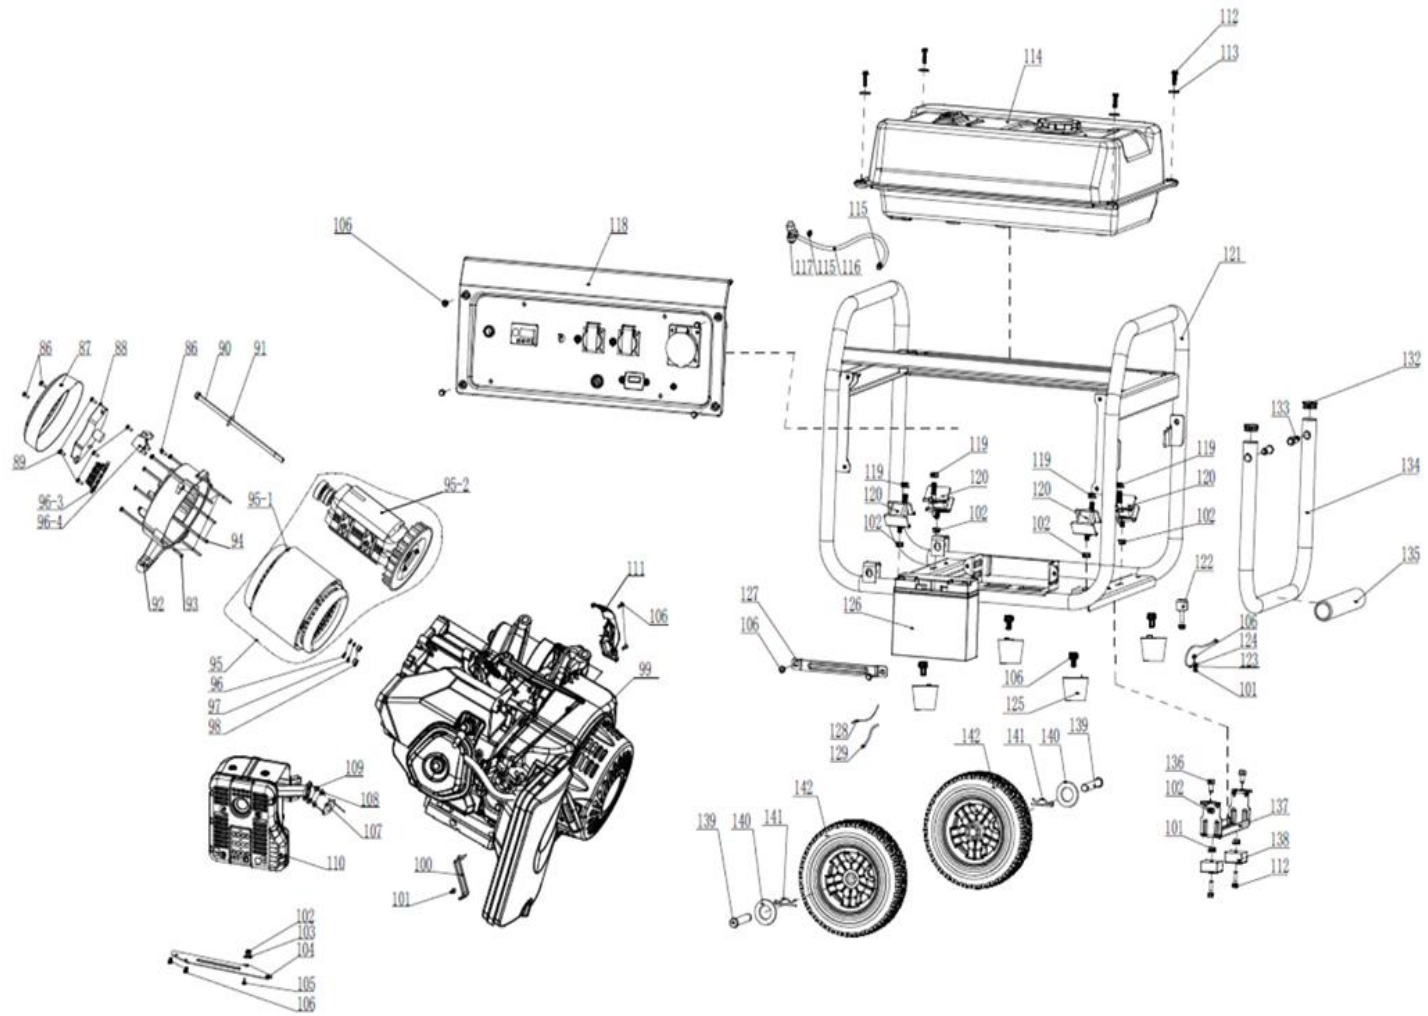

COMPONENTS

NO.	DESCRIPTION	MAXWATT PART NUMBER
1	Hexagon Flange Bolt	
2	Motor Tail Cover	
3	Voltage Regulator	SP10218
4	Hexagon Flange Bolt	
5	Hexagon Flange Bolt	
6	Flat Washer	
7	Motor Bracket	
8	Hexagon Flange Bolt	
9	Hex Head Bolt/	
10	Motor Parts	
11	Stator	SP10182
12	Rotor	
13	Binding Post	
14	Carbon Brush	
15	Flat Washer / $\Phi 5 * \Phi 10 * 1$	
16	Spring Washer	
17	Nylon Nut	
18	Replacement Engine	SP10219
19	Air Filter Bracket	
20	Hexagon Flange Nut	
21	Hexagon Flange Nut	
22	Flat Washer	
23	Supporting Parts	
24	Hexagon Flange Bolt	
25	Hexagon Flange Bolt	
26	Silencer Gasket	
27	Spring Washer	
28	Hex Nut / M8 *	
29	Muffler Parts	
30	Shield	
31	Hexagon Flange Bolt	
32	Fuel Tank Gasket	
33	Fuel Tank Assembly	
34	Clamp	
35	Fuel Pipe	
36	Fuel Tank Switch	
37	Control Panel Assembly	SP10220
38	Hexagon Flange Nut	
39	Vibration Damping Support / Lower M8	
40	Rack Assembly	
41	Single Head Bolt Vibration Damping Seat	
42	Plum-Shaped Spring Pad	
43	Harness Parts	
44	Rack Damping Pad	
45	Battery	SP10221
46	Battery Plate	
47	Harness Parts	SP10222
48	Harness Parts	SP10223
49	Crankcase Cover Baffle	
50	Dustproof Rubber	
51	Plug	
52	Handle Fixing Pin	
53	Handle Tube Assembly	
54	Handle Rubber Sleeve	
55	Hexagon Flange Bolt	
56	Bracket Parts	
57	Damping Rubber Pad	
58	Axle	
59	Flat Washer	
60	Locating Pin Lock Clip	
61	Wheel Assembly