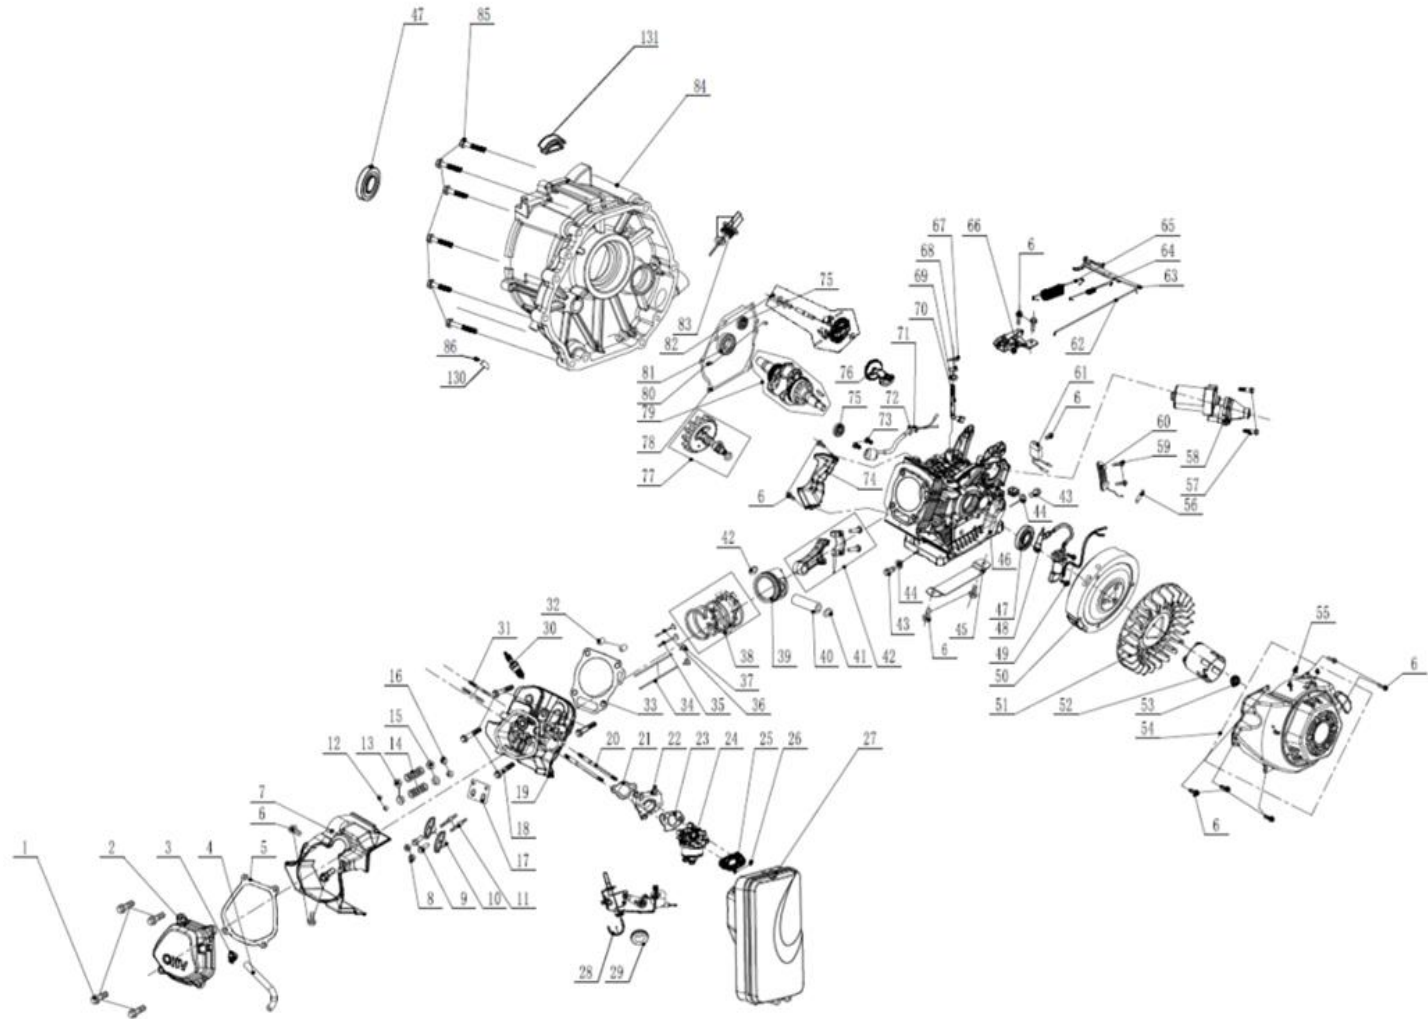

ENGINE

NO.	DESCRIPTION	MAXWATT PART NUMBER
1	Hexagon Flange Bolt	
2	Cylinder Head Assembly	
3	Clamp	
4	Exhaust Pipe	
5	Cylinder Head Gasket	
6	Hexagon Flange Bolt	
7	Cylinder Head Air Hood	
8	Rocker Shaft Adjusting Nut	
9	Rocker Shaft	
10	Valve Rocker Arm	
11	Rocker Shaft Bolt	
12	Exhaust Valve Rotor	
13	Exhaust Valve Spring Seat	
14	Valve Spring	
15	Exhaust Valve Spring Seat	
16	Oil Seal	
17	Pusher Guide	
18	Hexagon Flange Bolt/	
19	Cylinder Head Assembly	
20	Intake Stud Bolt	
21	Air Inlet Seal	
22	Carburetor Connection Block	
23	Carburetor Gasket	
24	Carburetor Assembly	
25	Air Filter Gasket	
26	Hexagon Flange Nut	
27	Air Filter Assembly	
28	Choke Door Assembly	
29	Rubber Protective Sleeve	
30	Spark Plug Parts	
31	Exhaust Stud Bolt	
32	Positioning Pin	
33	Cylinder Head Gasket	
34	Valve Push Rod	
35	Intake Valve	
36	Exhaust Valve	
37	Valve Tappet	
38	Piston Ring Assembly	
39	Piston	
40	Piston Pin	
41	Piston Pin Snap Ring	
42	Connecting Rod Assembly	
43	Hexagon Flange Bolt	
44	Aluminum Gasket	
45	Wind Guide Floor	
46	Crankcase	
47	Oil Seal	
48	Ignition Coil Assembly	
49	Hexagon Flange Bolt	
50	Flywheel Parts	
51	Fan	
52	Starter Cup	
53	Hexagon Flange Nut	
54	Recoil Starter Assembly	
55	Line Card	
56	Crimp Board	
57	Hexagon Flange Bolts	
58	Starting Motor Parts	SP10227
59	Hexagon Flange Bolt	