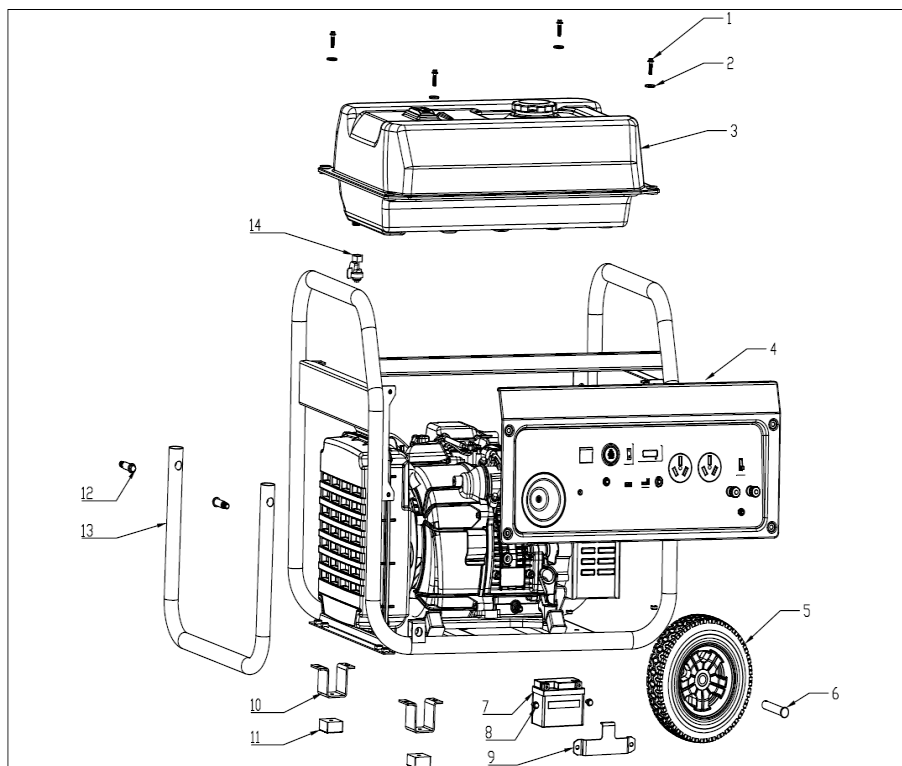

51	Screw	
52	Stator	SP11000I-035
53	Rotor	SP11000I-036
54	Fan	SP11000I-037
55	Bolt	
56	Starting cup	SP11000I-038
57	Nut	
58	Starter cover	SP11000I-039
59	Gasket	
60	Bolt	
61	Wire clamp	
62	Bolt	
63	Starting pull	SP11000I-040
64	Bolt	
65	Pin	
66	Starting motor	SP11000I-041
	STARTER MOTOR RELAY	SP11000I-042
67	Bolt	
68	Aluminium gasket	
69	Bolt	
70	Bolt	
71	Ignition controller	SP11000I-043
72	Bearing	
73	Oil sensor	SP11000I-044
74	Bolt	
75	Crankshaft assembly	
76	Camshaft assembly	
77	Balance shaft	
78	Pin	
79	Bearing	
80	Crankcase cover gasket	
81	Crankcase cover	
82	Bolt	
83	Oil dipstick	SP11000I-045

COMPONENTS