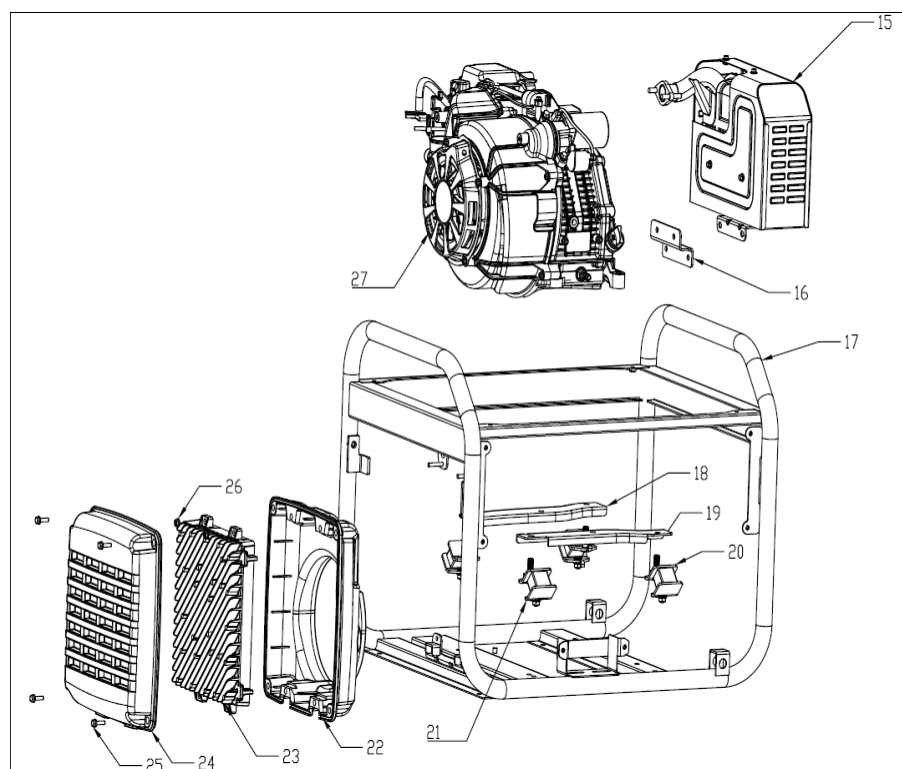

51	Screw	
52	Stator	SP11000I-035
53	Rotor	SP11000I-036
54	Fan	SP11000I-037
55	Bolt	
56	Starting cup	SP11000I-038
57	Nut	
58	Starter cover	SP11000I-039
59	Gasket	
60	Bolt	
61	Wire clamp	
62	Bolt	
63	Starting pull	SP11000I-040
64	Bolt	
65	Pin	
66	Starting motor	SP11000I-041
	STARTER MOTOR RELAY	SP11000I-042
67	Bolt	
68	Aluminium gasket	
69	Bolt	
70	Bolt	
71	Ignition controller	SP11000I-043
72	Bearing	
73	Oil sensor	SP11000I-044
74	Bolt	
75	Crankshaft assembly	
76	Camshaft assembly	
77	Balance shaft	
78	Pin	
79	Bearing	
80	Crankcase cover gasket	
81	Crankcase cover	
82	Bolt	
83	Oil dipstick	SP11000I-045

COMPONENTS