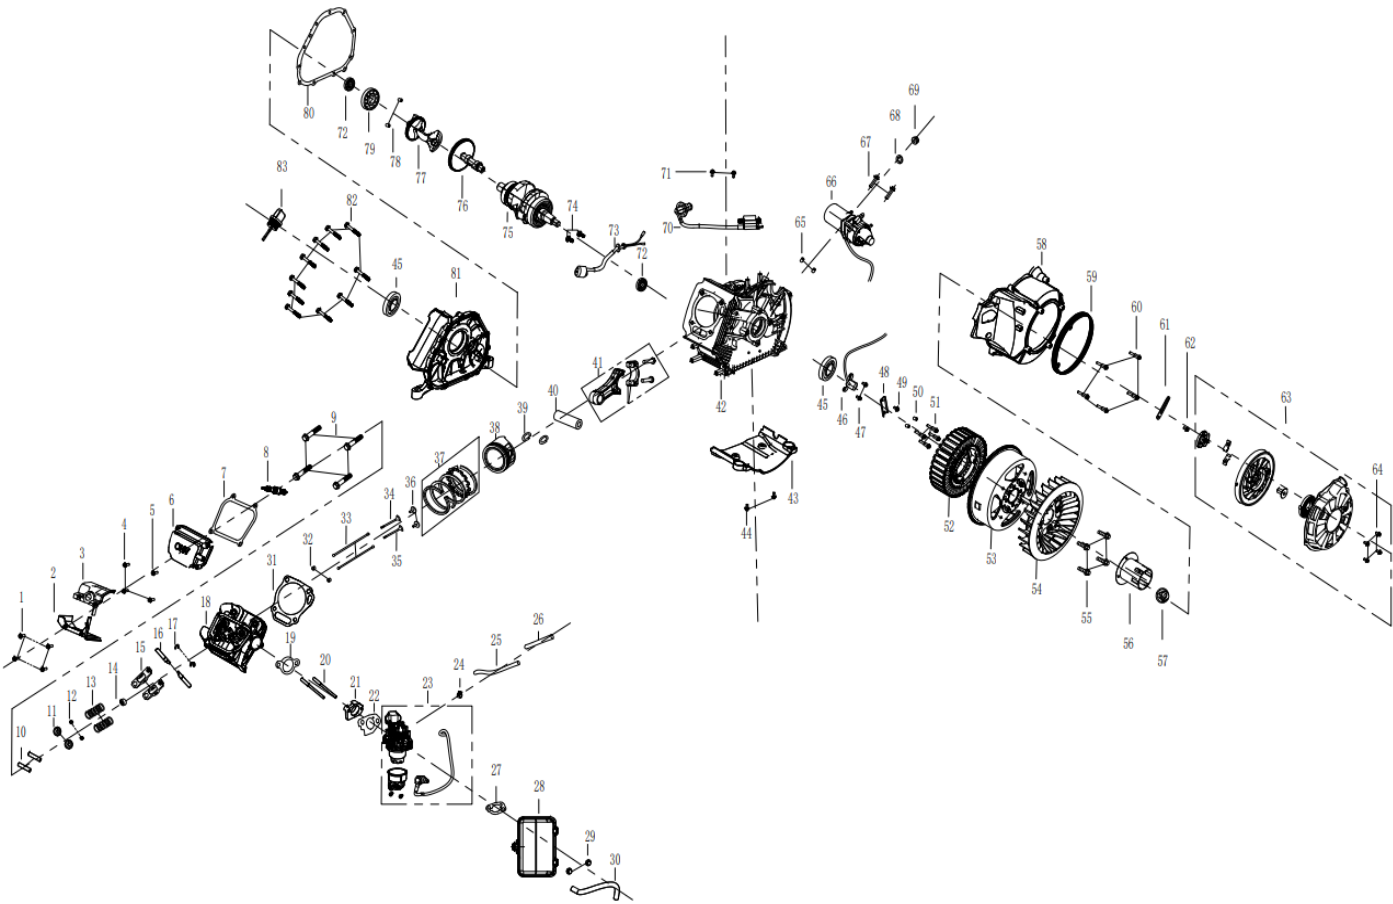

MAXWATT®

POWER WHEN YOU NEED IT

SPARE PARTS CATALOGUE

MX11000i

MAXWATT®

POWER WHEN YOU NEED IT

COMPONENTS

NO.	DESCRIPTION	MAXWATT PART NUMBER
1	Bolt	
2	Cylinder head under the air guide hood	
3	Cylinder head upper the air guide hood	
4	Bolt	
5	Bolt	
6	Cylinder head cover assembly	
7	Cylinder head cover gasket	SP11000I-019
8	Spark plug parts	SP11000I-020
9	Bolt	
10	Exhaust bolt	
11	Valve spring seat	
12	Air lock clamp	
13	Valve spring	
14	Oil seal	SP11000I-021
15	Valve rocker arm assembly	
16	Rocker arm shaft	
17	Retainer	
18	Cylinder head assy	SP11000I-022
19	Air intake gasket	
20	Air intake stud	
21	Carburetor connection block	
22	Carburetor gasket	SP11000I-023
23	Carburetor assy	
24	Clamp	
25	Oil pipe	SP11000I-024
26	Protective cover	
27	Air filter gasket	
28	Air filter assembly	SP11000I-025
29	Nut	
	AIR FILTER ELEMENT	SP11000I-026
30	Exhaust pipe	SP11000I-027
31	Cylinder head gasket	SP11000I-028
32	Pin	
33	Valve push rod	
34	Exhaust valve	SP11000I-029
35	Air intake valve	
36	Valve elevator	
37	Piston ring assembly	SP11000I-030
38	Piston	
39	Piston pin clamp ring	SP11000I-031
40	Piston pin	
41	Connecting rod assembly	SP11000I-032
42	Crankcase	
43	The air guide cover under the box	
44	Bolt	
45	Oil seal	SP11000I-033
46	Trigger	SP11000I-034
47	Bolt	
48	Wire pressing plate	
49	Bolt	
50	Pin	