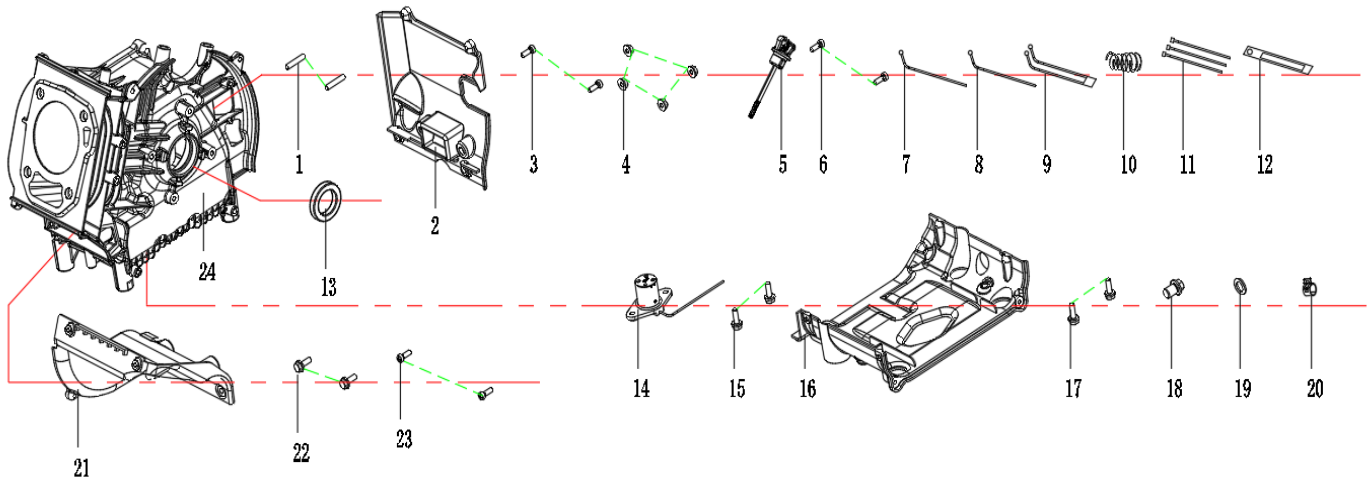

MAXWATT®

POWER WHEN YOU NEED IT

SPARE PARTS CATALOGUE

MX6000iS

CYLINDER HEAD

NO.	DESCRIPTION	MAXWATT PART NUMBER
1	Locating Pin	
2	Cylinder Gasket	
3	Intake Valve	
4	Exhaust Valve	
5	Cylinder Head Assembly	
6	Valve Spring	
7	Intake Oil Cover	
8	Valve Spring Seat	
9	Clip	
10	Spark Plug	SP6000-021
11	Hex Bolt	
12	Valve Push Rod	
13	Rocker Arm	
14	Rocker Arm Bearing	
15	Cylinder Wind Scooper	
16	Cylinder Cover Gasket	
17	Cylinder Cover	
18	Hex Bolt	
19	Exhaust Pipe	
20	Cylinder Head Cover Wind Scooper	
21	Phillips Screw	

CRANKSHAFT CASE ASSEMBLY

NO.	DESCRIPTION	MAXWATT PART NUMBER
1	Bolt	
2	Case Side Scooper	
3	Phillips Screw	
4	Hex Nut	
5	Dipstick	
6	Phillips Screw	
7	Battery Connecting Wire	SP6000-004
8	Ground Wire	
9	Battery Connecting Wire	SP6000-004
10	Bellows	
11	Nylon Tie	
12	Metal Clip	
13	Seal	
14	Oil Sensor	
15	Hex Bolt	
16	Crankshaft Lower Wind Scooper	
17	Hex Bolt	
18	Drain Pipe	
19	Aluminium Washer	
20	Clip	
21	Cylinder Head Wind Scooper	
22	Hex Bolt	
23	Phillips Screw	
24	Crankshaft Case	

CRANKSHAFT, CRANKSHAFT CASE COVER, CAMSHAFT

NO.	DESCRIPTION	MAXWATT PART NUMBER
1	Valve Tuppet	
2	Crankshaft Assembly	
3	Crankshaft Assembly	
4	Bearing	
5	Camshaft Assembly	
6	Locating Pin	
7	Crankshaft Case Gasket	
8	Oil Seal	
9	Bearing	
10	Crankshaft Case Cover	
11	Hex Bolt	

NO.	DESCRIPTION	MAXWATT PART NUMBER
1	Carburetor Gasket	SP6000-024
2	Intake Bolt	SP6000-023
3	Carburetor Connecting Rod	
4	Carburetor Gasket 1	
5	Carburetor Gasket 2	
6	Carburetor Assembly	
7	Fuel Pipe	SP6000-007
8	Clip	
9	Protection Cover	