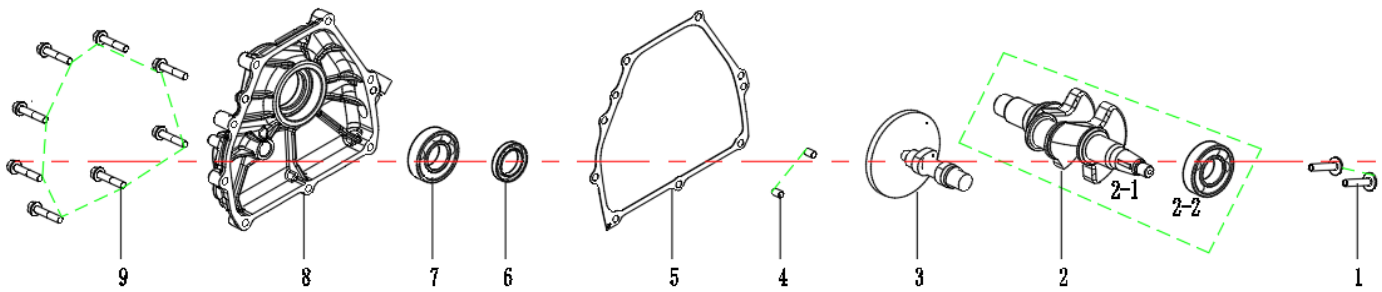

MAXWATT®

POWER WHEN YOU NEED IT

SPARE PARTS CATALOGUE

MX6000iS

CYLINDER HEAD

NO.	DESCRIPTION	MAXWATT PART NUMBER
1	Locating Pin	
2	Cylinder Gasket	
3	Intake Valve	
4	Exhaust Valve	
5	Cylinder Head Assembly	
6	Valve Spring	
7	Intake Oil Cover	
8	Valve Spring Seat	
9	Clip	
10	Spark Plug	SP6000-021
11	Hex Bolt	
12	Valve Push Rod	
13	Rocker Arm	
14	Rocker Arm Bearing	
15	Cylinder Wind Scooper	
16	Cylinder Cover Gasket	
17	Cylinder Cover	
18	Hex Bolt	
19	Exhaust Pipe	
20	Cylinder Head Cover Wind Scooper	
21	Phillips Screw	

CRANKSHAFT CASE ASSEMBLY

NO.	DESCRIPTION	MAXWATT PART NUMBER
1	Bolt	
2	Case Side Scooper	
3	Phillips Screw	
4	Hex Nut	
5	Dipstick	
6	Phillips Screw	
7	Battery Connecting Wire	SP6000-004
8	Ground Wire	
9	Battery Connecting Wire	SP6000-004
10	Bellows	
11	Nylon Tie	
12	Metal Clip	
13	Seal	
14	Oil Sensor	
15	Hex Bolt	
16	Crankshaft Lower Wind Scooper	
17	Hex Bolt	
18	Drain Pipe	
19	Aluminium Washer	
20	Clip	
21	Cylinder Head Wind Scooper	
22	Hex Bolt	
23	Phillips Screw	
24	Crankshaft Case	

CRANKSHAFT, CRANKSHAFT CASE COVER, CAMSHAFT

NO.	DESCRIPTION	MAXWATT PART NUMBER
1	Valve Tuppet	
2	Crankshaft Assembly	
3	Crankshaft Assembly	
4	Bearing	
5	Camshaft Assembly	
6	Locating Pin	
7	Crankshaft Case Gasket	
8	Oil Seal	
9	Bearing	
10	Crankshaft Case Cover	
11	Hex Bolt	

NO.	DESCRIPTION	MAXWATT PART NUMBER
1	Carburetor Gasket	SP6000-024
2	Intake Bolt	SP6000-023
3	Carburetor Connecting Rod	
4	Carburetor Gasket 1	
5	Carburetor Gasket 2	
6	Carburetor Assembly	
7	Fuel Pipe	SP6000-007
8	Clip	
9	Protection Cover	