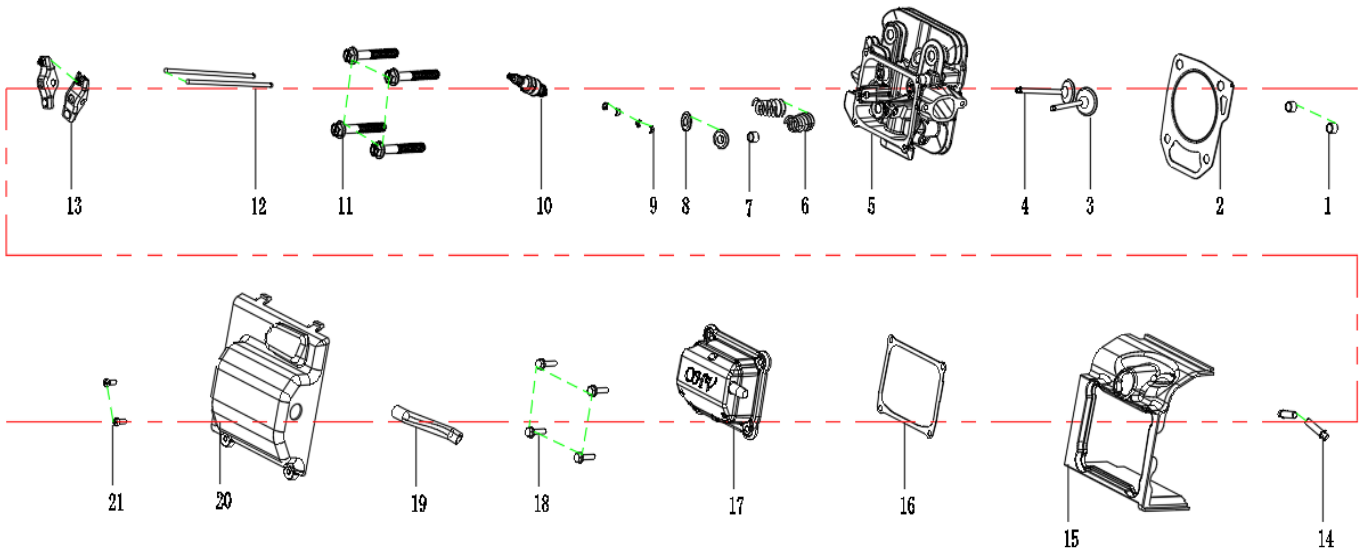

MAXWATT®

POWER WHEN YOU NEED IT

SPARE PARTS CATALOGUE

MX6000iS

CYLINDER HEAD

NO.	DESCRIPTION	MAXWATT PART NUMBER
1	Locating Pin	
2	Cylinder Gasket	
3	Intake Valve	
4	Exhaust Valve	
5	Cylinder Head Assembly	
6	Valve Spring	
7	Intake Oil Cover	
8	Valve Spring Seat	
9	Clip	
10	Spark Plug	SP6000-021
11	Hex Bolt	
12	Valve Push Rod	
13	Rocker Arm	
14	Rocker Arm Bearing	
15	Cylinder Wind Scooper	
16	Cylinder Cover Gasket	
17	Cylinder Cover	
18	Hex Bolt	
19	Exhaust Pipe	
20	Cylinder Head Cover Wind Scooper	
21	Phillips Screw	

CRANKSHAFT CASE ASSEMBLY

NO.	DESCRIPTION	MAXWATT PART NUMBER
1	Bolt	
2	Case Side Scooper	
3	Phillips Screw	
4	Hex Nut	
5	Dipstick	
6	Phillips Screw	
7	Battery Connecting Wire	SP6000-004
8	Ground Wire	
9	Battery Connecting Wire	SP6000-004
10	Bellows	
11	Nylon Tie	
12	Metal Clip	
13	Seal	
14	Oil Sensor	
15	Hex Bolt	
16	Crankshaft Lower Wind Scooper	
17	Hex Bolt	
18	Drain Pipe	
19	Aluminium Washer	
20	Clip	
21	Cylinder Head Wind Scooper	
22	Hex Bolt	
23	Phillips Screw	
24	Crankshaft Case	

CRANKSHAFT, CRANKSHAFT CASE COVER, CAMSHAFT

NO.	DESCRIPTION	MAXWATT PART NUMBER
1	Valve Tuppet	
2	Crankshaft Assembly	
3	Crankshaft Assembly	
4	Bearing	
5	Camshaft Assembly	
6	Locating Pin	
7	Crankshaft Case Gasket	
8	Oil Seal	
9	Bearing	
10	Crankshaft Case Cover	
11	Hex Bolt	

NO.	DESCRIPTION	MAXWATT PART NUMBER
1	Carburetor Gasket	SP6000-024
2	Intake Bolt	SP6000-023
3	Carburetor Connecting Rod	
4	Carburetor Gasket 1	
5	Carburetor Gasket 2	
6	Carburetor Assembly	
7	Fuel Pipe	SP6000-007
8	Clip	
9	Protection Cover	