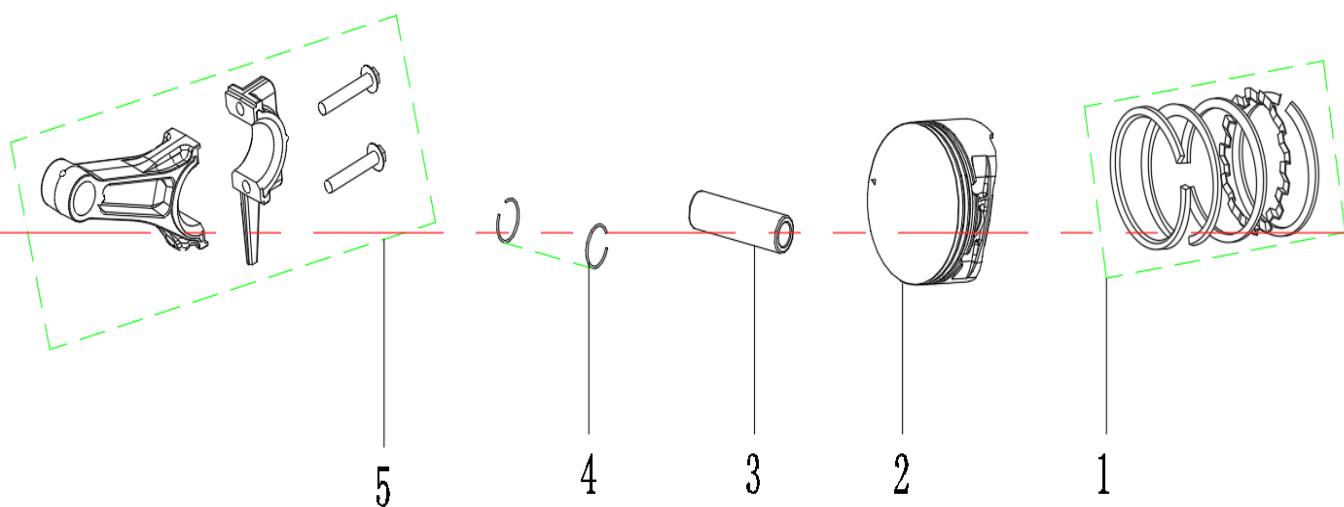

PISTON, CONNECTION ROD

NO.	DESCRIPTION	MAXWATT PART NUMBER
1	Piston Ring	
2	Piston	
3	Piston Pin	
4	Piston Pin Clip	
5	Connecting Rod Assembly