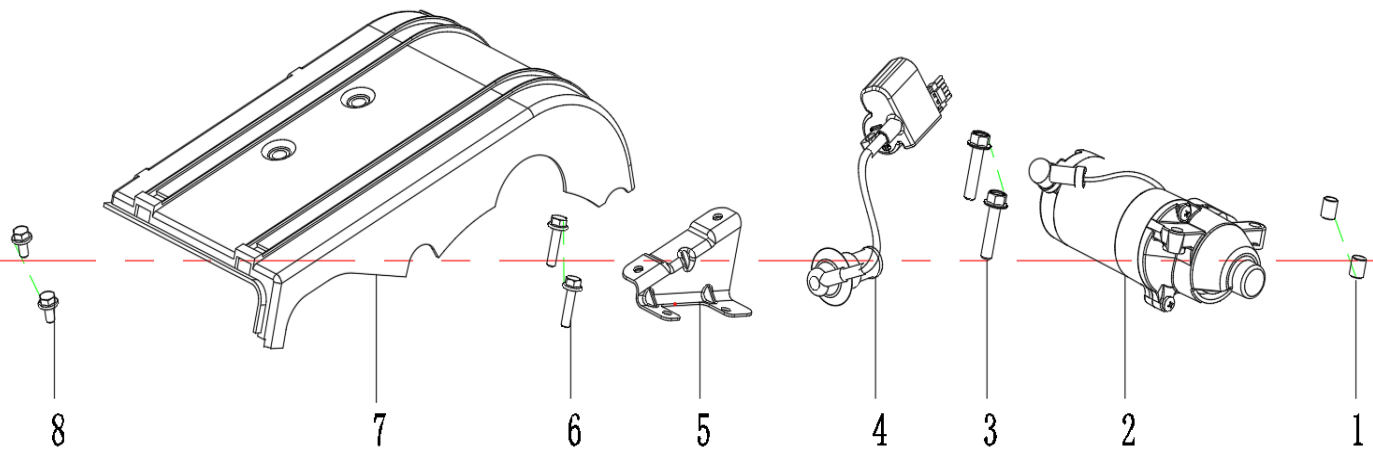

CRANKSHAFT, CRANKSHAFT CASE COVER, CAMSHAFT

NO.	DESCRIPTION	MAXWATT PART NUMBER
1	Valve Tuppet	
2	Crankshaft Assembly	
3	Crankshaft Assembly	
4	Bearing	
5	Camshaft Assembly	
6	Locating Pin	
7	Crankshaft Case Gasket	
8	Oil Seal	
9	Bearing	
10	Crankshaft Case Cover	
11	Hex Bolt	

PISTON, CONNECTION ROD

NO.	DESCRIPTION	MAXWATT PART NUMBER
1	Piston Ring	
2	Piston	
3	Piston Pin	
4	Piston Pin Clip	
5	Connecting Rod Assembly	

MUFFLER / BACK FAN

NO.	DESCRIPTION	MAXWATT PART NUMBER
1	Back Fan Wind Scooper	
2	Hex Bolt	
3	Back Fan	
4	Hex Bolt	
5	Fan Cover	
6	Phillips Screw	
7	Bolt	
8	Muffler Washer	
9	Muffler	
10	Nut	SP6000-020
11	Hex Bolt	
12	Muffler Wind Scooper	
13	Phillips Screw	

STARTER MOTOR

NO.	DESCRIPTION	MAXWATT PART NUMBER
1	Locating Pin	
2	Starting Motor	SP6000-019
3	Hex Bolt	
4	Digital Ignition Device	
5	Support Part	
6	Hex Bolt	
7	Case upper Wind Scooper	
8	Hex Bolt	

CARBURETTOR

NO.	DESCRIPTION	MAXWATT PART NUMBER
1	Carburetor Gasket	SP6000-024
2	Intake Bolt	SP6000-023
3	Carburetor Connecting Rod	
4	Carburetor Gasket 1	
5	Carburetor Gasket 2	
6	Carburetor Assembly	
7	Fuel Pipe	SP6000-007
8	Clip	
9	Protection Cover	