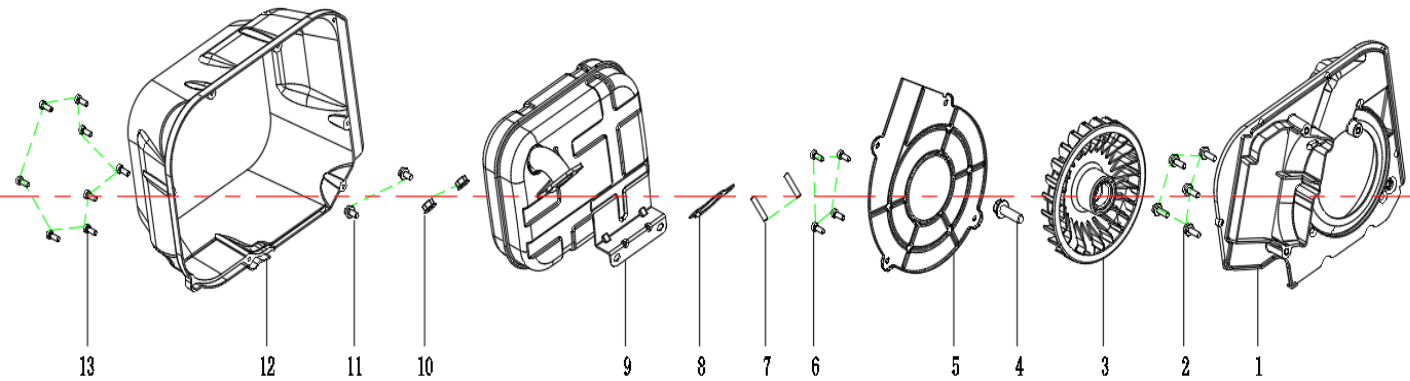

MUFFLER / BACK FAN

NO.	DESCRIPTION	MAXWATT PART NUMBER
1	Back Fan Wind Scooper	
2	Hex Bolt	
3	Back Fan	
4	Hex Bolt	
5	Fan Cover	
6	Phillips Screw	
7	Bolt	
8	Muffler Washer	
9	Muffler	
10	Nut	SP6000-020
11	Hex Bolt	
12	Muffler Wind Scooper	
13	Phillips Screw