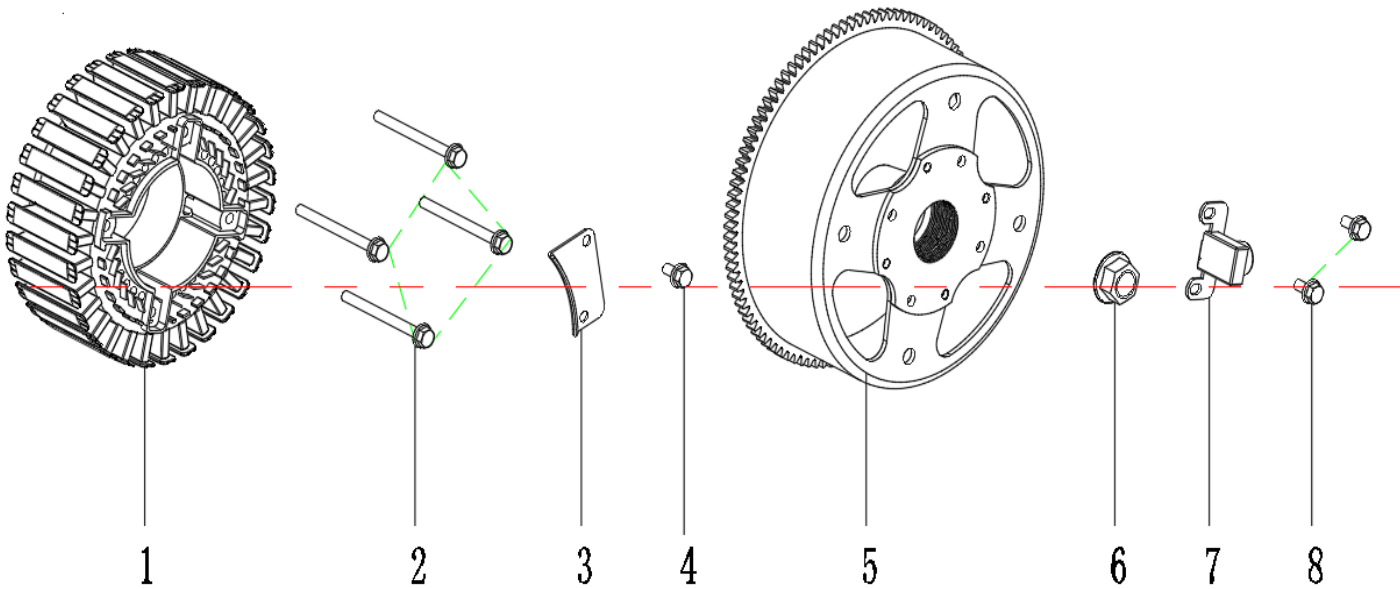

STATOR, ROTOR

NO.	DESCRIPTION	MAXWATT PART NUMBER
1	Stator	SP6000-028
2	Hex Bolt	
3	Plate	
4	Hex Bolt	
5	Rotor	SP6000-029
6	Hex Bolt	
7	Trigger	
8	Hex Bolt	

NO.	ADDITIONAL PARTS	MAXWATT PART NUMBER
1	15 A Sockets	SP6000-031
2	32 A Sockets	SP6000-032
3	Ignition Module with Remotes	SP6000-033
4	23 A Circuit Breaker	SP6000-034
5	15 A Circuit Breaker	SP6000-035
6	Fuel Switch	SP6000-036