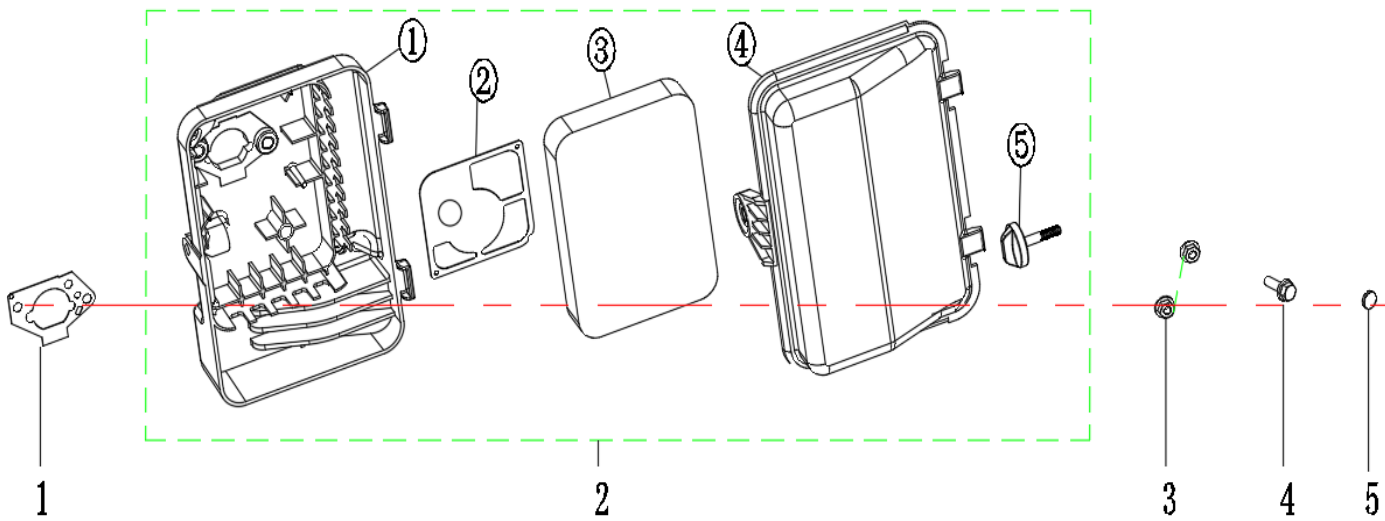

AIR FILTER

NO.	DESCRIPTION	MAXWATT PART NUMBER
1	Air Filter Gasket	SP6000-024
2	Air Fliter	SP6000-009
3	Air Filter Base Board	
4	Block Board	
5	Air Fliter Element	SP6000-027
6	Air Filter Cover	
7	Air Filter Bolt	
8	Hex Nut	
9	Hex Bolt	
10	Rubber Cover