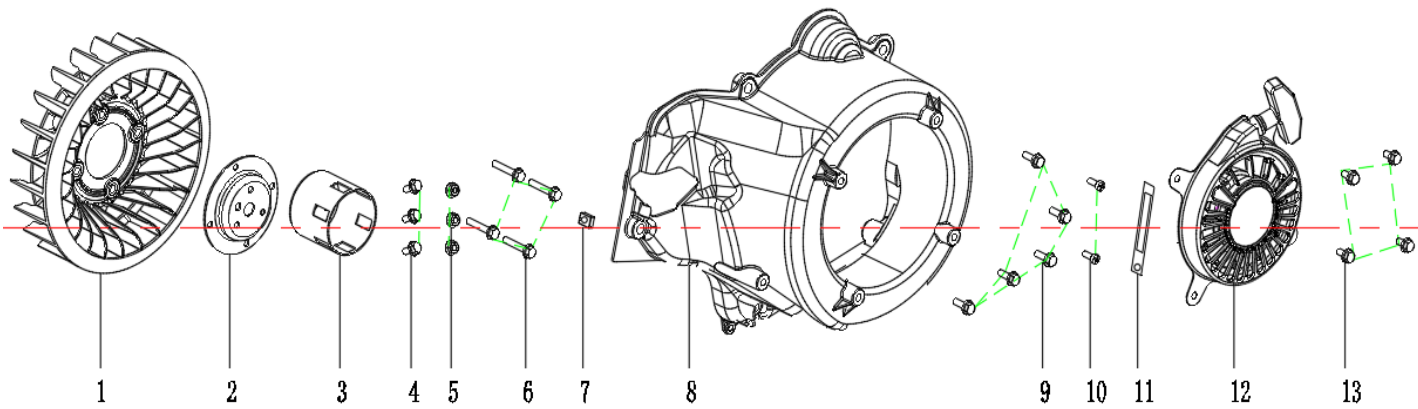

STATOR, ROTOR EXPLODED VIEW

NO.	DESCRIPTION	MAXWATT PART NUMBER
1	Front Fan	
2	Starting Cup Connecting Plate	
3	Starting Cup	
4	Hex Bolt	
5	Hex Nut	
6	Hex Bolt	
7	Rubber Cover 2	
8	Recoil Starter Assembly	
9	Starter Cover	
10	Hex Bolt	
11	Phillips Screw	
12	Metal Clip	
13	Starting Pull	SP6000-030
14	Hex Bolt