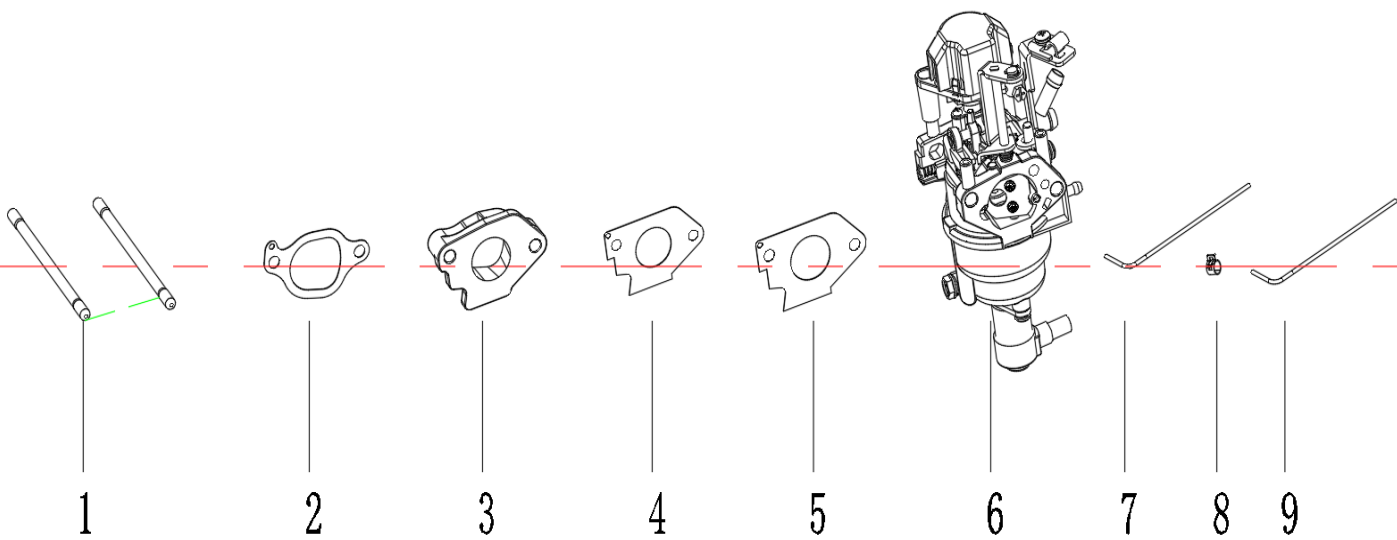

CRANKSHAFT CASE ASSEMBLY

NO.	DESCRIPTION	MAXWATT PART NUMBER
1	Bolt	
2	Case Side Scooper	
3	Phillips Screw	
4	Hex Nut	
5	Dipstick	
6	Phillips Screw	
7	Battery Connecting Wire	SP6000-004
8	Ground Wire	
9	Battery Connecting Wire	SP6000-004
10	Bellows	
11	Nylon Tie	
12	Metal Clip	
13	Seal	
14	Oil Sensor	
15	Hex Bolt	
16	Crankshaft Lower Wind Scooper	
17	Hex Bolt	
18	Drain Pipe	
19	Aluminium Washer	
20	Clip	
21	Cylinder Head Wind Scooper	
22	Hex Bolt	
23	Phillips Screw	
24	Crankshaft Case	

CRANKSHAFT, CRANKSHAFT CASE COVER, CAMSHAFT

NO.	DESCRIPTION	MAXWATT PART NUMBER
1	Valve Tuppet	
2	Crankshaft Assembly	
3	Crankshaft Assembly	
4	Bearing	
5	Camshaft Assembly	
6	Locating Pin	
7	Crankshaft Case Gasket	
8	Oil Seal	
9	Bearing	
10	Crankshaft Case Cover	
11	Hex Bolt	

PISTON, CONNECTION ROD

NO.	DESCRIPTION	MAXWATT PART NUMBER
1	Piston Ring	
2	Piston	
3	Piston Pin	
4	Piston Pin Clip	
5	Connecting Rod Assembly	

MUFFLER / BACK FAN

NO.	DESCRIPTION	MAXWATT PART NUMBER
1	Back Fan Wind Scooper	
2	Hex Bolt	
3	Back Fan	
4	Hex Bolt	
5	Fan Cover	
6	Phillips Screw	
7	Bolt	
8	Muffler Washer	
9	Muffler	
10	Nut	SP6000-020
11	Hex Bolt	
12	Muffler Wind Scooper	
13	Phillips Screw	

STARTER MOTOR

NO.	DESCRIPTION	MAXWATT PART NUMBER
1	Locating Pin	
2	Starting Motor	SP6000-019
3	Hex Bolt	
4	Digital Ignition Device	
5	Support Part	
6	Hex Bolt	
7	Case upper Wind Scooper	
8	Hex Bolt	

CARBURETTOR